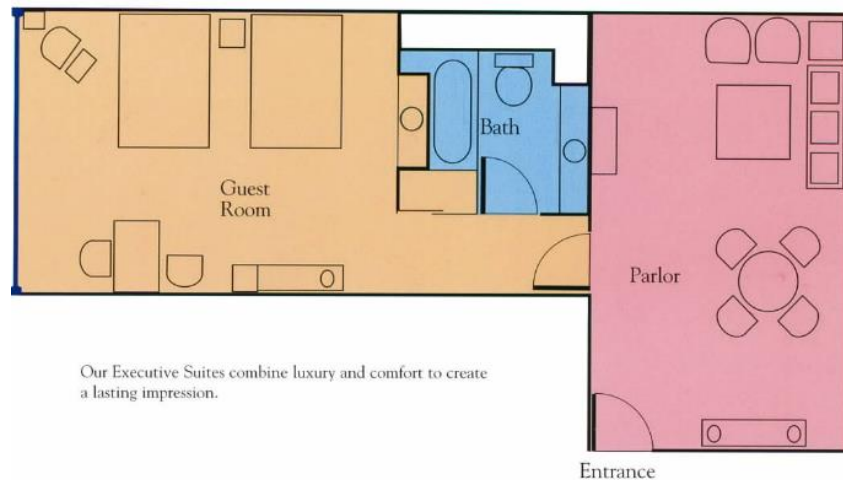

NAMIC's 127th Annual Convention

Sept. 18th - 21st | Dallas, TX.

Suite Options - Sheraton Dallas Hotel

Executive Suites

\$335.71/night (includes taxes and fees) + \$400 one-time NAMIC usage fee*

***NAMIC Members save \$50 on usage fee**

Highlights

- 722 or 780 sq. ft. with 342 sq. ft. Parlor and 380 sq. ft. Double-Queen Bedroom
- Enlarged work desk with dual-line speakerphone and modem access
- Full bath with separate vanities
- Conference Seating for four