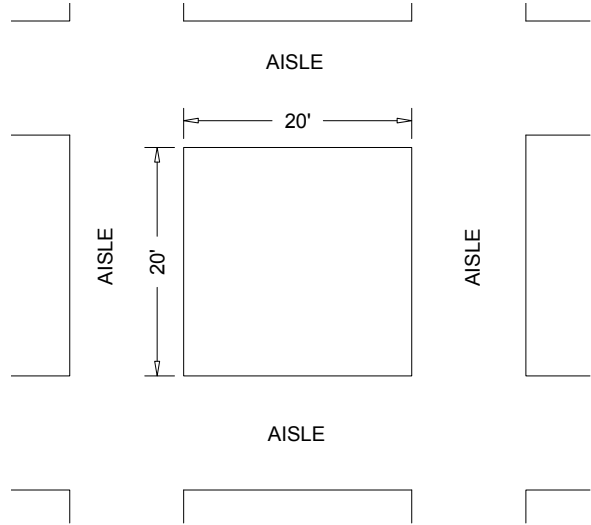

20x20 Island Booth

An Island Booth is any size booth exposed to aisles on all four sides.

Dimensions

An Island Booth is typically 20ft by 20ft (6.10m by 6.10m) or larger, although it may be configured differently.

Use of Space

The entire cubic content of the space may be used up to the maximum allowable height, which is usually a range of 16ft to 20ft (4.88m to 6.10m), including signage.

Drape

In order to maintain line of sight for the surrounding booths, the use of drape within 20x20 booths is not allowed above 3 feet.