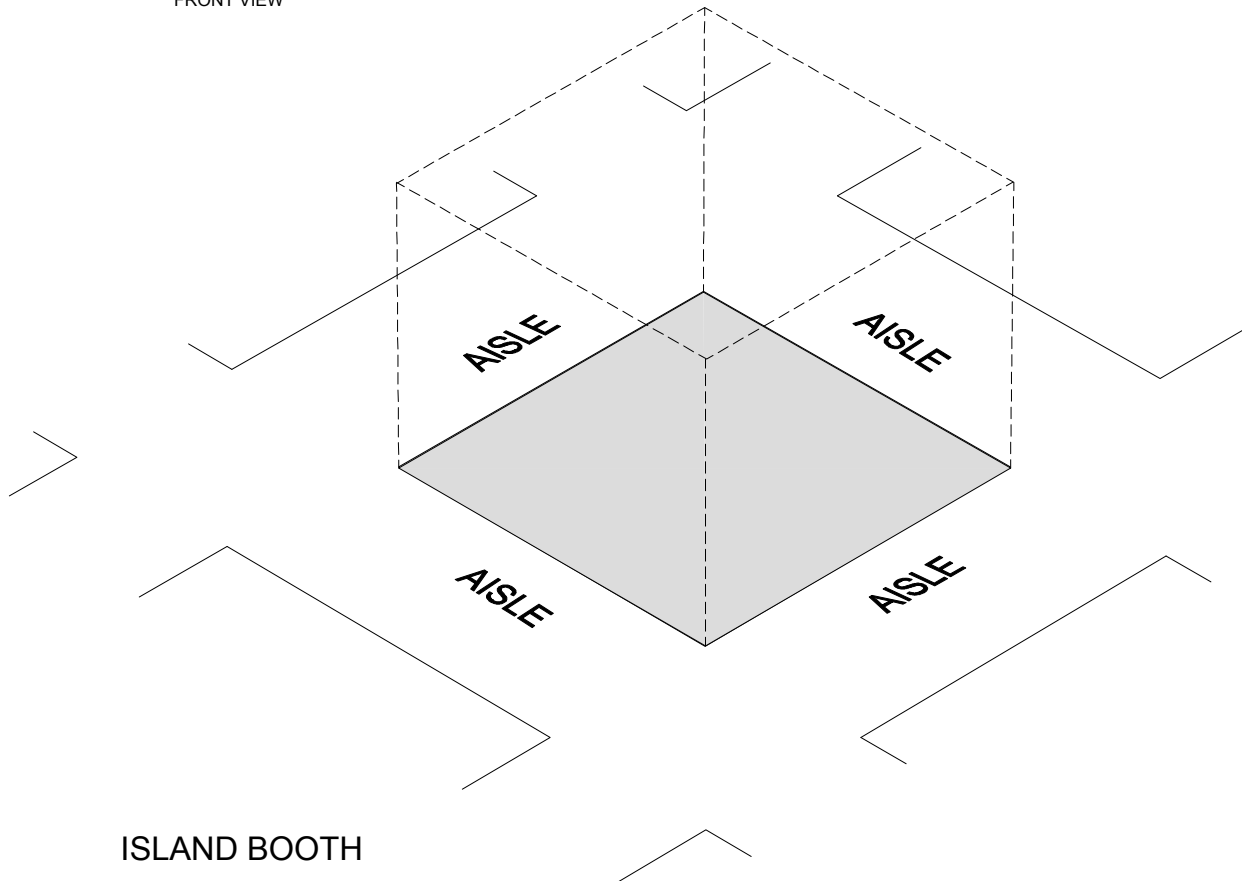

20x20 Island Booth

An Island Booth is any size booth exposed to aisles on all four sides.

Dimensions

An Island Booth is typically 20ft by 20ft (6.10m by 6.10m) or larger, although it may be configured differently.

Use of Space

The entire cubic content of the space may be used up to the maximum allowable height, which is usually a range of 16ft to 20ft (4.88m to 6.10m), including signage.

Drape

In order to maintain line of sight for the surrounding booths, the use of drape within 20x20 booths is not allowed above 3 feet.

FRONT VIEW

ISLAND BOOTH

This edition of IAEE's Guidelines for Display Rules and Regulations is made possible by a generous grant from **F R E E M A N**