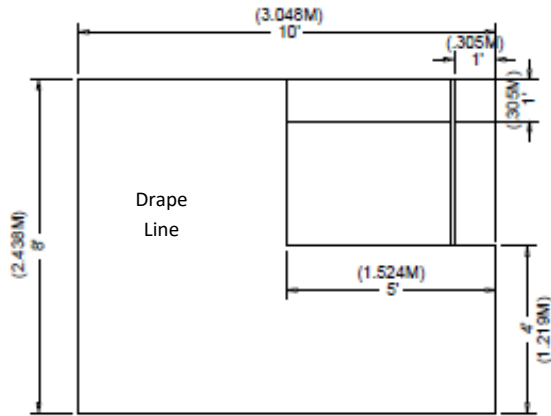

10x20 In-Line Booths

The 8' tall back drape will run the length of the booth backwall.

10' X 20' EXTENDED HEADER BOOTH