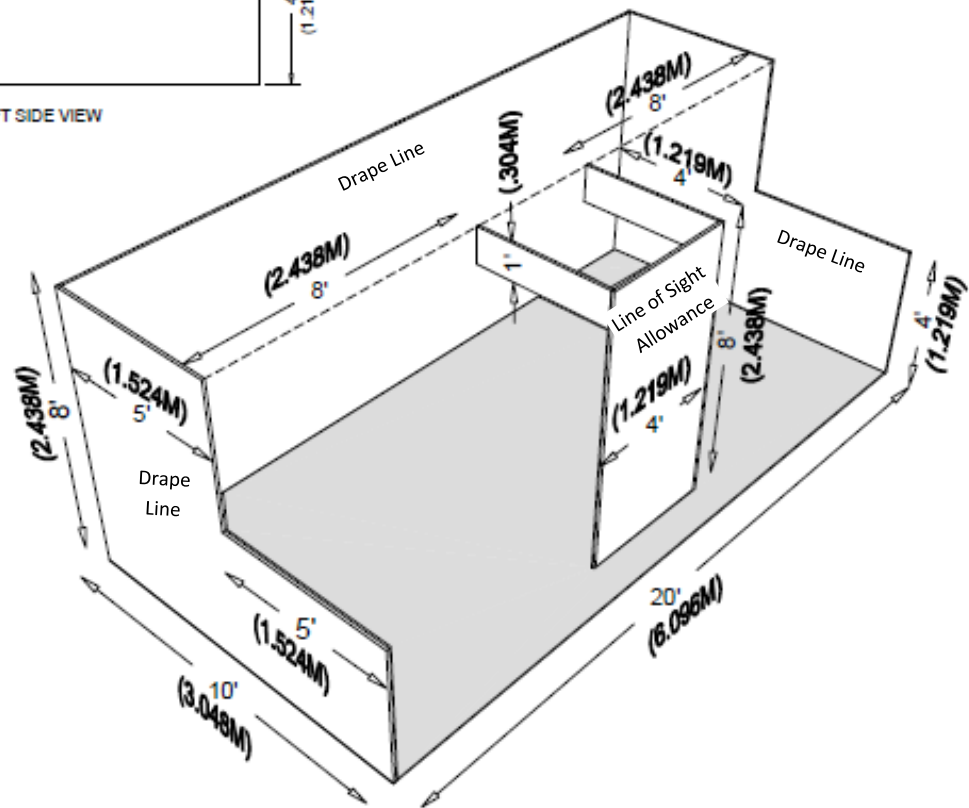

10x20 In-Line Booths

The 8' tall back drape will run the length of the booth backwall.

10' X 20' EXTENDED HEADER BOOTH