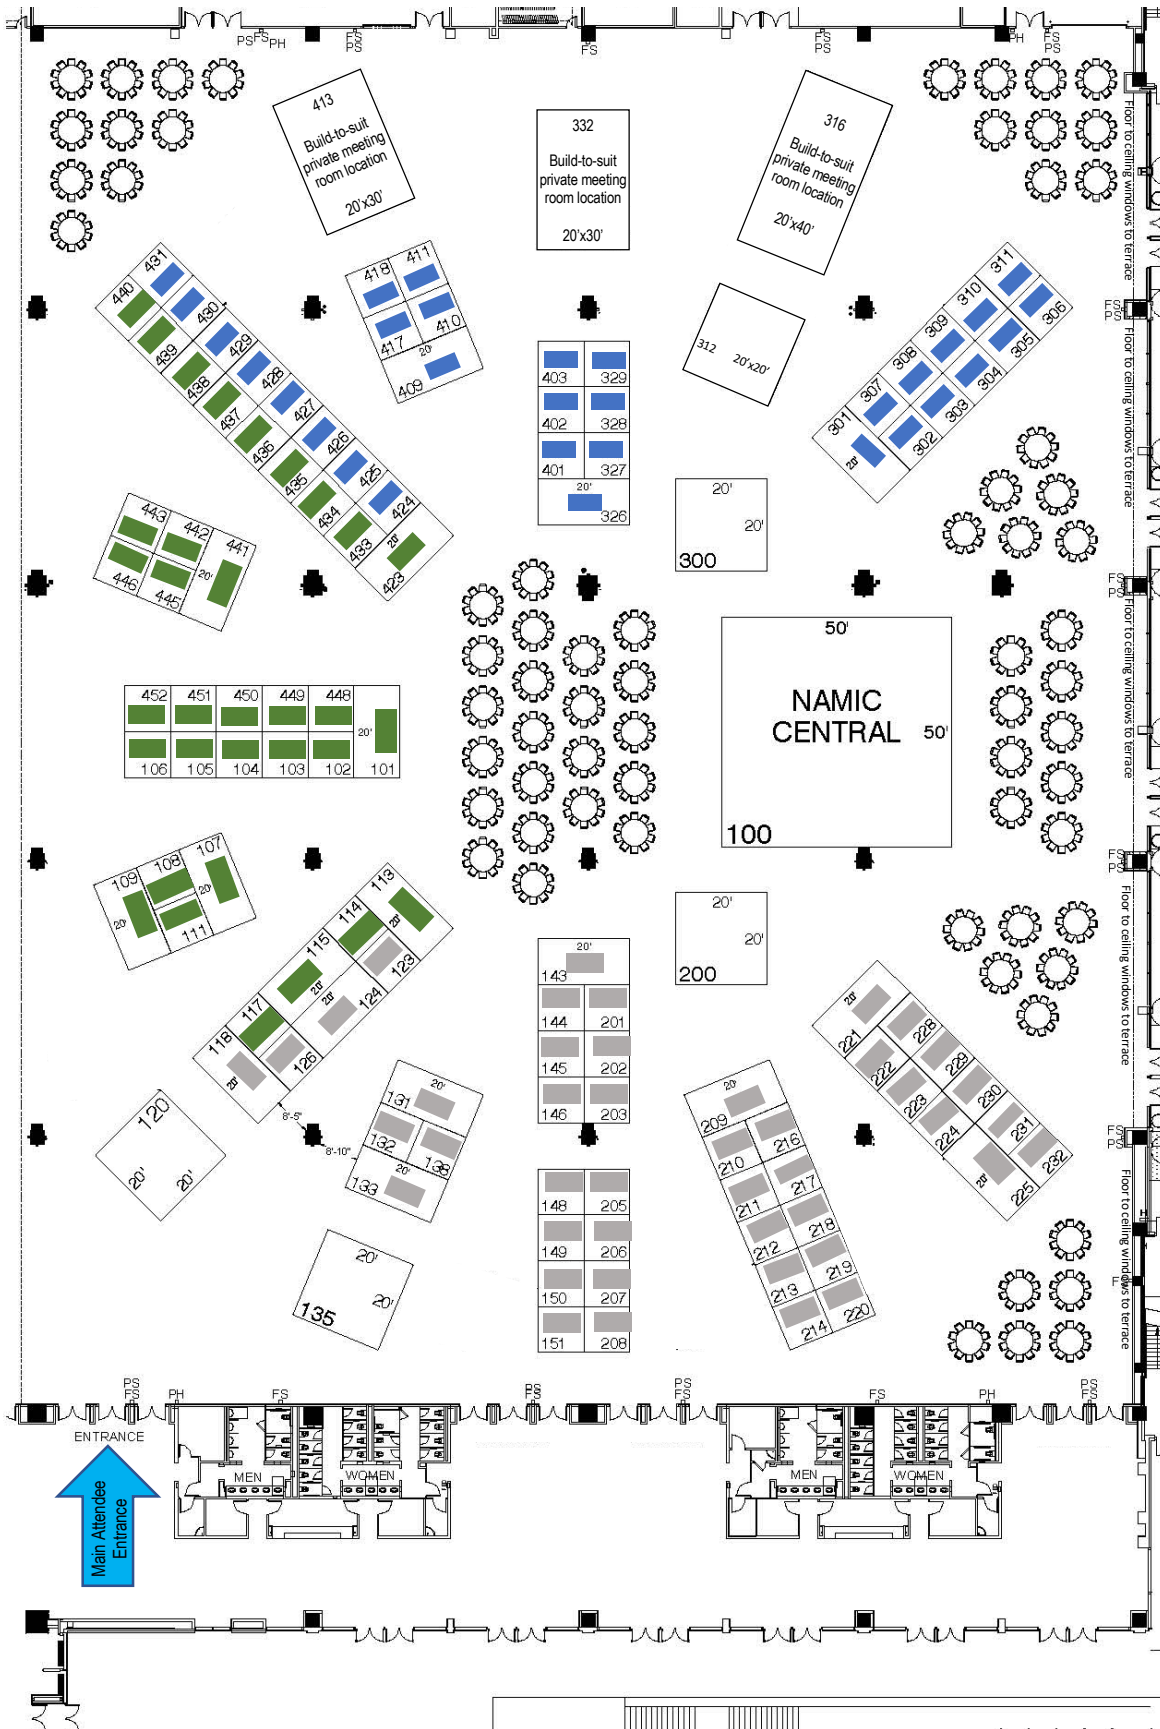

NAMIC 2019 Annual Convention Marketplace for Mutuals Floor Plan

Carpet Color

All show carpet will be gray.

Drape Colors

(colors shown are not exact color matches)

Gray drape
118, 123-133,
138-151, 209-232.

Green drape
101-117, 423,
433-452.

Blue drape
301-311, 326-418,
424-431.

20x20 Booths –
Drape colors do
not apply.

Questions?
conventionmarket
place@namic.org