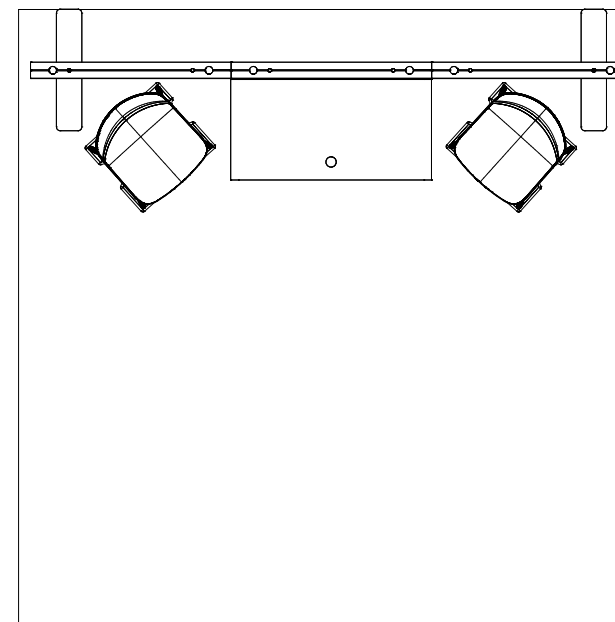

Additional furniture and/or signage is not permitted with this booth package with the exception of mounting a TV to the wall.

Replace your custom artwork or company logo where you see NAMIC artwork.

FRONT VIEW

TOP/PLAN VIEW

10'

10'

FRONT ELEVATION

10x10 Wall Booth Pkg

| Qty | Type | Size | Area (SqFt) | Part Number | Description | Material | Color | Notes |
|-------------|---------------------|---------------------------------------|-------------|-------------|-------------------------------------|----------------|-----------|----------------|
| 3 | SP Frame | 39" x 3-1/8" x 93" (39.0" x 3.125") | | 60080034 | SP 39" X 93" FRAME | Aluminum | Silver | |
| 2 | SP Foot | 23-5/8" x 4-15/16" x 2-3/4" | | 60080091 | SP 24" BASE | Steel | Stainless | |
| 3 | SP Panel | 38-5/8" x 92-5/8" (38.625" x 92.625") | | 60080035 | SP 39" X 93" PVC 3MM - White | PVC 3MM | White | w/ Male Velcro |
| 1 | SP Fabric Graphic | 117" x 93" | 75.6 | <<CUSTOM>> | 117" x 93" FABRIC - GRAPHIC | Default Fabric | Graphic | |
| 2 | Barstool | 22" x 22-1/2" x 45-1/2" | | <<CUSTOM>> | Lucent Barstool | Acrylic | Frosted | |
| 1 | MBS Cabinet Graphic | 36" x 0-1/8" x 35-13/16" | 0 | 20600020 | MBS COUNTER GRAPHIC 36" X 35.8125" | PVC 3MM | Graphic | |
| 1 | MBS Counter | 39-1/16" x 19-1/2" x 39-1/16" | | 60200010 | MBS COUNTER UNIT 1M X 1/2M X 1M | Laminate | White | |
| 1 | MBS Countertop | 39-1/16" x 19-1/2" x 0-11/16" | | 60200032 | MBS TOP - STANDARD 1M X 1/2M X 3/4" | Starboard 3/4 | White | |
| Total Area: | | | 75.60 | | | | | |