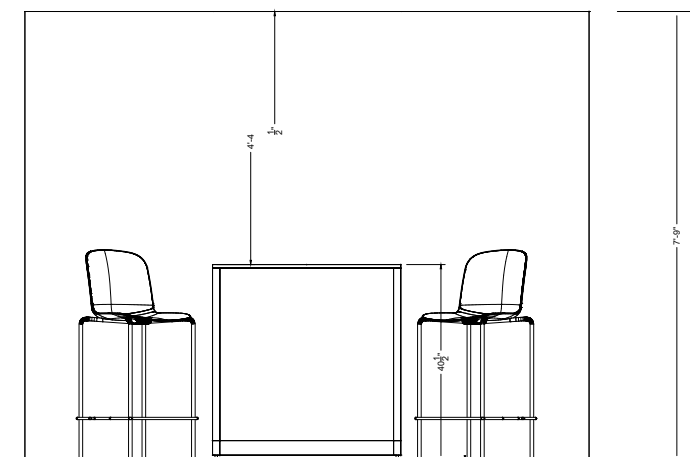

Additional furniture and/or signage is not permitted with this booth package with the exception of mounting a TV to the wall.

Replace your custom artwork or company logo where you see NAMIC artwork.

FRONT VIEW

TOP/PLAN VIEW

10'

10'

FRONT ELEVATION

10x10 Wall Booth Pkg

| Qty | Type | Size | Area (SqFt) | Part Number | Description | Material | Color | Notes |
|-------------|---------------------|---------------------------------------|-------------|-------------|-------------------------------------|----------------|-----------|----------------|
| 3 | SP Frame | 39" x 3-1/8" x 93" (39.0" x 3.125") | | 60080034 | SP 39" X 93" FRAME | Aluminum | Silver | |
| 2 | SP Foot | 23-5/8" x 4-15/16" x 2-3/4" | | 60080091 | SP 24" BASE | Steel | Stainless | |
| 3 | SP Panel | 38-5/8" x 92-5/8" (38.625" x 92.625") | | 60080035 | SP 39" X 93" PVC 3MM - White | PVC 3MM | White | w/ Male Velcro |
| 1 | SP Fabric Graphic | 117" x 93" | 75.6 | <<CUSTOM>> | 117" x 93" FABRIC - GRAPHIC | Default Fabric | Graphic | |
| 2 | Barstool | 22" x 22-1/2" x 45-1/2" | | <<CUSTOM>> | Lucent Barstool | Acrylic | Frosted | |
| 1 | MBS Cabinet Graphic | 36" x 0-1/8" x 35-13/16" | 0 | 20600020 | MBS COUNTER GRAPHIC 36" X 35.8125" | PVC 3MM | Graphic | |
| 1 | MBS Counter | 39-1/16" x 19-1/2" x 39-1/16" | | 60200010 | MBS COUNTER UNIT 1M X 1/2M X 1M | Laminate | White | |
| 1 | MBS Countertop | 39-1/16" x 19-1/2" x 0-11/16" | | 60200032 | MBS TOP - STANDARD 1M X 1/2M X 3/4" | Starboard 3/4 | White | |
| Total Area: | | | 75.60 | | | | | |