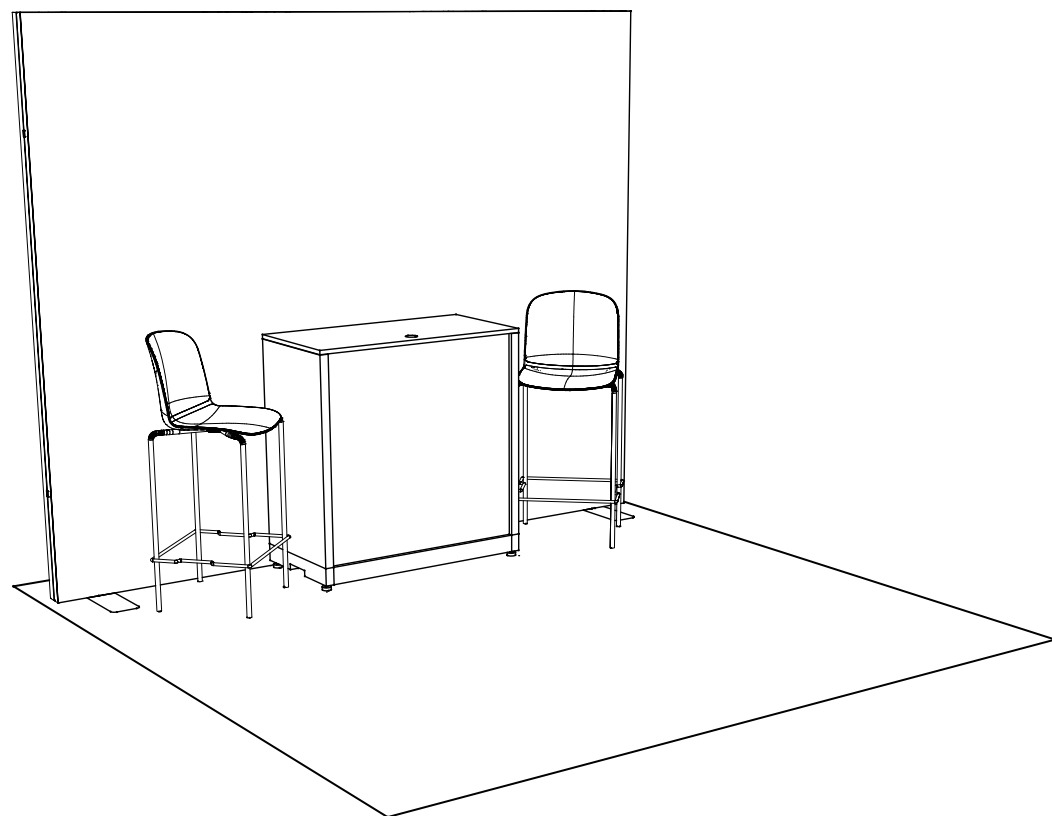

Additional furniture and/or signage is not permitted with this booth package with the exception of mounting a TV to the wall.

Replace your custom artwork or company logo where you see NAMIC artwork.

FRONT VIEW

TOP/PLAN VIEW

10'

10'

FRONT ELEVATION

10x10 Wall Booth Pkg

| Qty | Type | Size | Area (SqFt) | Part Number | Description | Material | Color | Notes |
|-------------|---------------------|---------------------------------------|-------------|-------------|-------------------------------------|----------------|-----------|----------------|
| 3 | SP Frame | 39" x 3-1/8" x 93" (39.0" x 3.125") | | 60080034 | SP 39" X 93" FRAME | Aluminum | Silver | |
| 2 | SP Foot | 23-5/8" x 4-15/16" x 2-3/4" | | 60080091 | SP 24" BASE | Steel | Stainless | |
| 3 | SP Panel | 38-5/8" x 92-5/8" (38.625" x 92.625") | | 60080035 | SP 39" X 93" PVC 3MM - White | PVC 3MM | White | w/ Male Velcro |
| 1 | SP Fabric Graphic | 117" x 93" | 75.6 | <<CUSTOM>> | 117" x 93" FABRIC - GRAPHIC | Default Fabric | Graphic | |
| 2 | Barstool | 22" x 22-1/2" x 45-1/2" | | <<CUSTOM>> | Lucent Barstool | Acrylic | Frosted | |
| 1 | MBS Cabinet Graphic | 36" x 0-1/8" x 35-13/16" | 0 | 20600020 | MBS COUNTER GRAPHIC 36" X 35.8125" | PVC 3MM | Graphic | |
| 1 | MBS Counter | 39-1/16" x 19-1/2" x 39-1/16" | | 60200010 | MBS COUNTER UNIT 1M X 1/2M X 1M | Laminate | White | |
| 1 | MBS Countertop | 39-1/16" x 19-1/2" x 0-11/16" | | 60200032 | MBS TOP - STANDARD 1M X 1/2M X 3/4" | Starboard 3/4 | White | |
| Total Area: | | | 75.60 | | | | | |